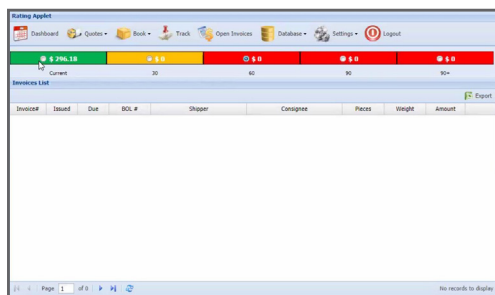

LTL Quote

Origin: USA | Zipcode: [input] | City name, enter the zipcode first

Destination: USA | Zipcode: [input] | City name, enter the zipcode first

Freight Info: Name: [input] | Type: [input] | Weight: [input] | Dimensions (LxWxH): [input] | Stack: [input] | Volume: [input] | CLASS: [input] | MISC: [input] | Pcs: [input]

All Modes: [input] | Get Rates | Clear | Totals: 0 pcs, 0.00 lbs., 0.00 CTY, PCF

With Aim, your personalized online dashboard allows you to quickly and easily book your shipments from a list of approved LTL carriers who will meet the needs of your shipment. You'll be able to choose the carrier with the delivery timeline and cost that works best for you. Plus you can track shipments, review invoices, review shipping data and more!

Get access to Aim's LTL Rating Portal at no cost.

Contact Aim LTL Coordinator, Michael Verroco: 330-233-1357 | mverroco@aimntls.com