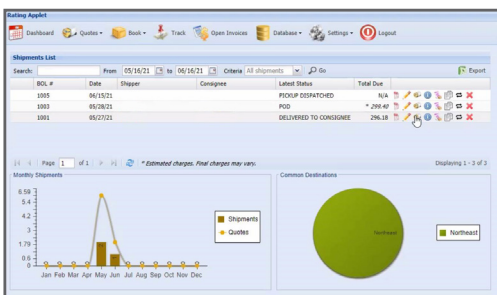

LTL

LTL Solutions to Keep You Moving

Navigating LTL shipping doesn't have to be complicated.

Aim's online LTL Rating portal makes it easy to find and book reliable LTL transportation in just minutes. Available directly on the Aim website, the portal removes the guesswork from carrier selection and pricing. Simply log in through your web browser and enter a few key shipment details—such as dimensions, weight, timeframe, and pickup and delivery locations. From there, the portal instantly displays a list of vetted, trusted carriers along with their rates, giving you the clarity and confidence to book the right option for your shipment.

Why choose LTL shipping with Aim?

- ✔ Quit paying for unused truck space
- ✔ Better shipping rates
- ✔ Lower overall shipping costs
- ✔ Full support from experienced Aim Logistics experts
- ✔ Consolidated billing
- ✔ Track shipments with our easy-to-use LTL dashboard
- ✔ Reduce warehouse costs
- ✔ Eco-friendly
- ✔ Peace of mind
- ✔ And more!

The Aim Customer Shipping Portal instantly connects you with our large network of vetted and approved LTL carriers.

LTL Quote

Origin: USA | Zipcode: [input] | City name, enter the zipcode first

Destination: USA | Zipcode: [input] | City name, enter the zipcode first